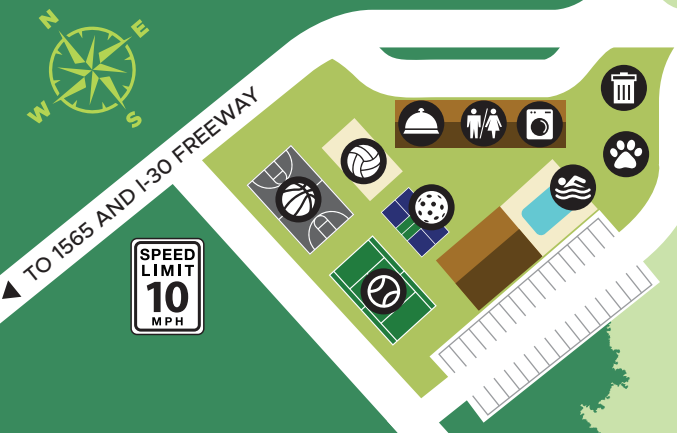

5115 FM1565  
 Caddo Mills, TX 75135  
**(903) 481-1055**  
 staff@superparkrv.com  
 www.superparkrv.com

-  STANDARD PULL-THRU SITES
-  STANDARD BACK-IN SITES
-  DELUXE BACK-IN SITES
-  OFFICE
-  LAUNDRY
-  SWIMMING POOL
-  DOG WALK
-  TENNIS COURT
-  VOLLEYBALL COURT
-  PICKLE BALL
-  BASKETBALL
-  RESTROOMS SHOWER ROOM
-  DUMPSTER

## A COMMUNITY TO CALL HOME IN CADDO MILLS, TX

Super RV Park in Caddo Mills, TX offers a peaceful and convenient home base for travelers looking to explore the charm of Northeast Texas. Located just off I-30, this well-kept RV park provides spacious full-hookup sites, clean laundry facilities, and pet-friendly grounds — perfect for both short-term visitors and long-term stays. Guests can enjoy nearby attractions like Northeast Texas Trail, Lake Tawakoni State Park for fishing and boating, or explore small-town gems like Historic Downtown Greenville just minutes away. Caddo Mills itself hosts seasonal festivals, local dining, and a relaxed rural vibe, making it an ideal retreat for RVers seeking both tranquility and easy access to surrounding towns and outdoor recreation. Whether you're passing through or settling in, Super RV Park offers the comfort and access that make Texas RV life easy.

### Resort Amenities

-  **Swimming Pool**
-  **Volleyball Court**
-  **Clubhouse/Event Center**
-  **Pickle Ball**
-  **Food Truck Park**
-  **Basketball**
-  **Dog Walk**
-  **Restrooms**
-  **Tennis Court**
-  **Shower Facilities**

### Nearby Attractions

- Aviation Unmanned Vehicle Museum ..... 4 mins
- Kennedy Entertainment Park: Hunt County Raceway ..... 13 mins
- Dallas Karting Complex..... 7 mins
- Magic Fun House Castle ..... 36 mins
- Mary Kay Museum..... 55 mins
- African American Museum of Dallas ..... 45 mins
- Dallas Arboretum ..... 46 mins