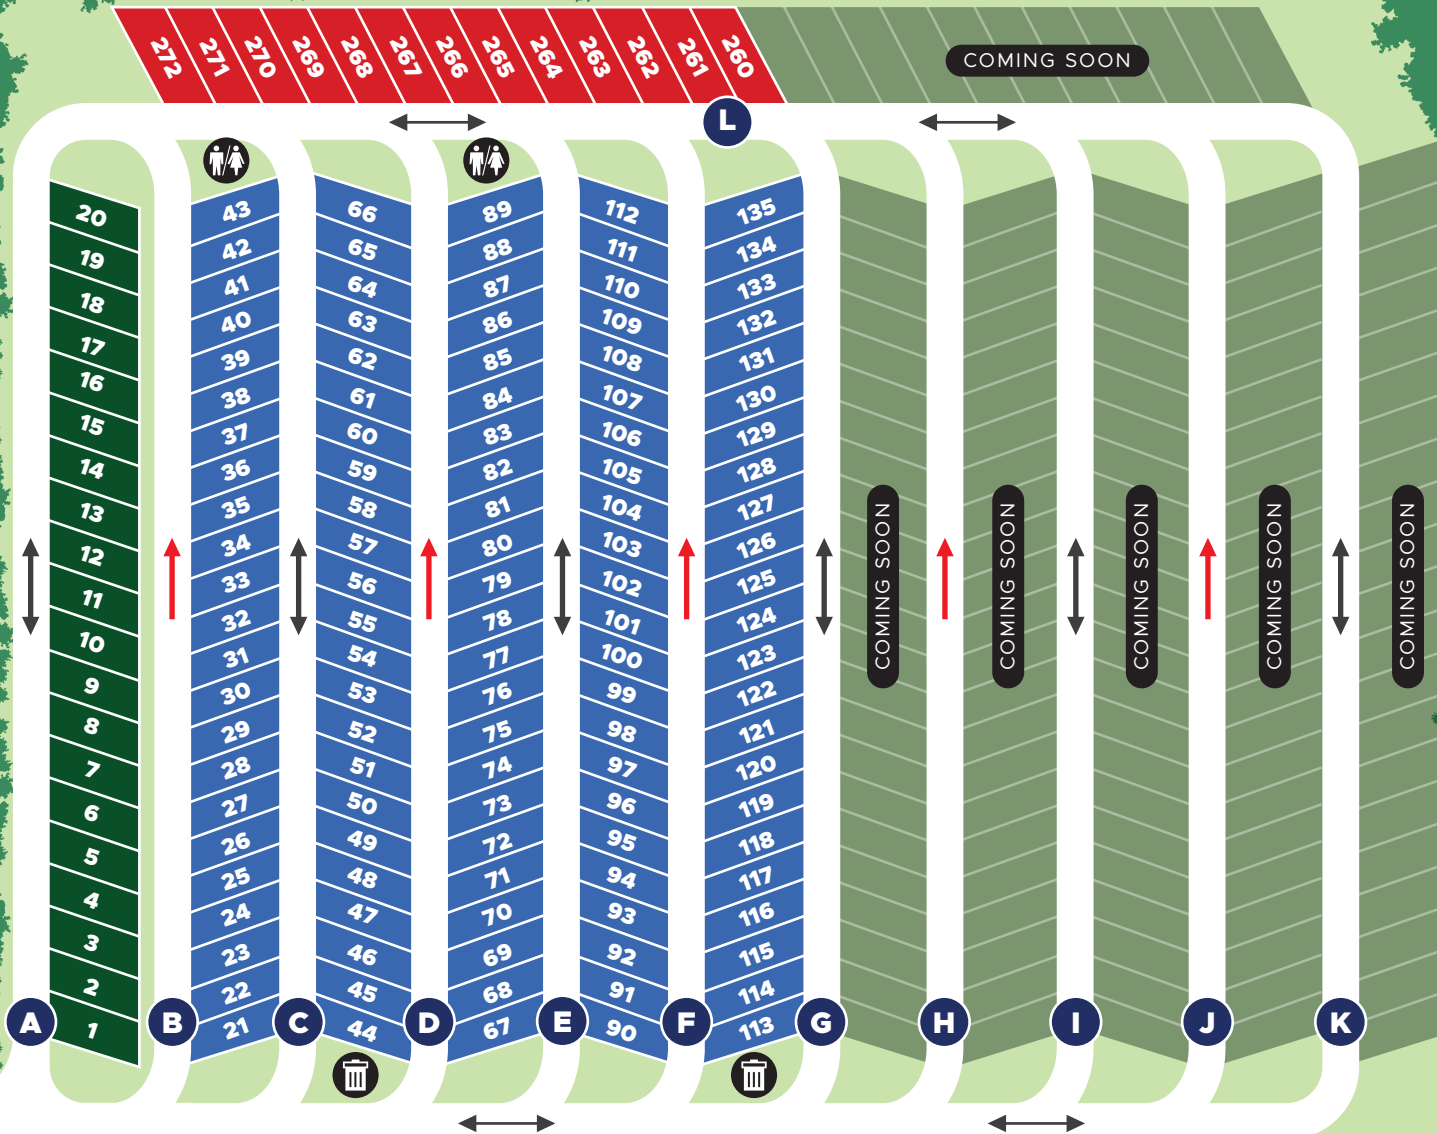

5115 FM1565  
 Caddo Mills, TX 75135  
**(903) 481-1055**  
 staff@superparkrv.com  
 www.superparkrv.com

-  STANDARD PULL-THRU SITES
-  STANDARD BACK-IN SITES
-  DELUXE BACK-IN SITES
-  OFFICE
-  LAUNDRY
-  SWIMMING POOL
-  DOG WALK
-  TENNIS COURT
-  VOLLEYBALL COURT
-  PICKLE BALL
-  BASKETBALL
-  RESTROOMS SHOWER ROOM
-  DUMPSTER

## A COMMUNITY TO CALL HOME IN CADDO MILLS, TX

Super RV Park in Caddo Mills, TX offers a peaceful and convenient home base for travelers looking to explore the charm of Northeast Texas. Located just off I-30, this well-kept RV park provides spacious full-hookup sites, clean laundry facilities, and pet-friendly grounds — perfect for both short-term visitors and long-term stays. Guests can enjoy nearby attractions like Northeast Texas Trail, Lake Tawakoni State Park for fishing and boating, or explore small-town gems like Historic Downtown Greenville just minutes away. Caddo Mills itself hosts seasonal festivals, local dining, and a relaxed rural vibe, making it an ideal retreat for RVers seeking both tranquility and easy access to surrounding towns and outdoor recreation. Whether you're passing through or settling in, Super RV Park offers the comfort and access that make Texas RV life easy.

### Resort Amenities

-  **Swimming Pool**
-  **Volleyball Court**
-  **Clubhouse/Event Center**
-  **Pickle Ball**
-  **Food Truck Park**
-  **Basketball**
-  **Dog Walk**
-  **Restrooms**
-  **Tennis Court**
-  **Shower Facilities**

### Nearby Attractions

- Aviation Unmanned Vehicle Museum ..... 4 mins
- Kennedy Entertainment Park: Hunt County Raceway ..... 13 mins
- Dallas Karting Complex..... 7 mins
- Magic Fun House Castle ..... 36 mins
- Mary Kay Museum..... 55 mins
- African American Museum of Dallas ..... 45 mins
- Dallas Arboretum ..... 46 mins